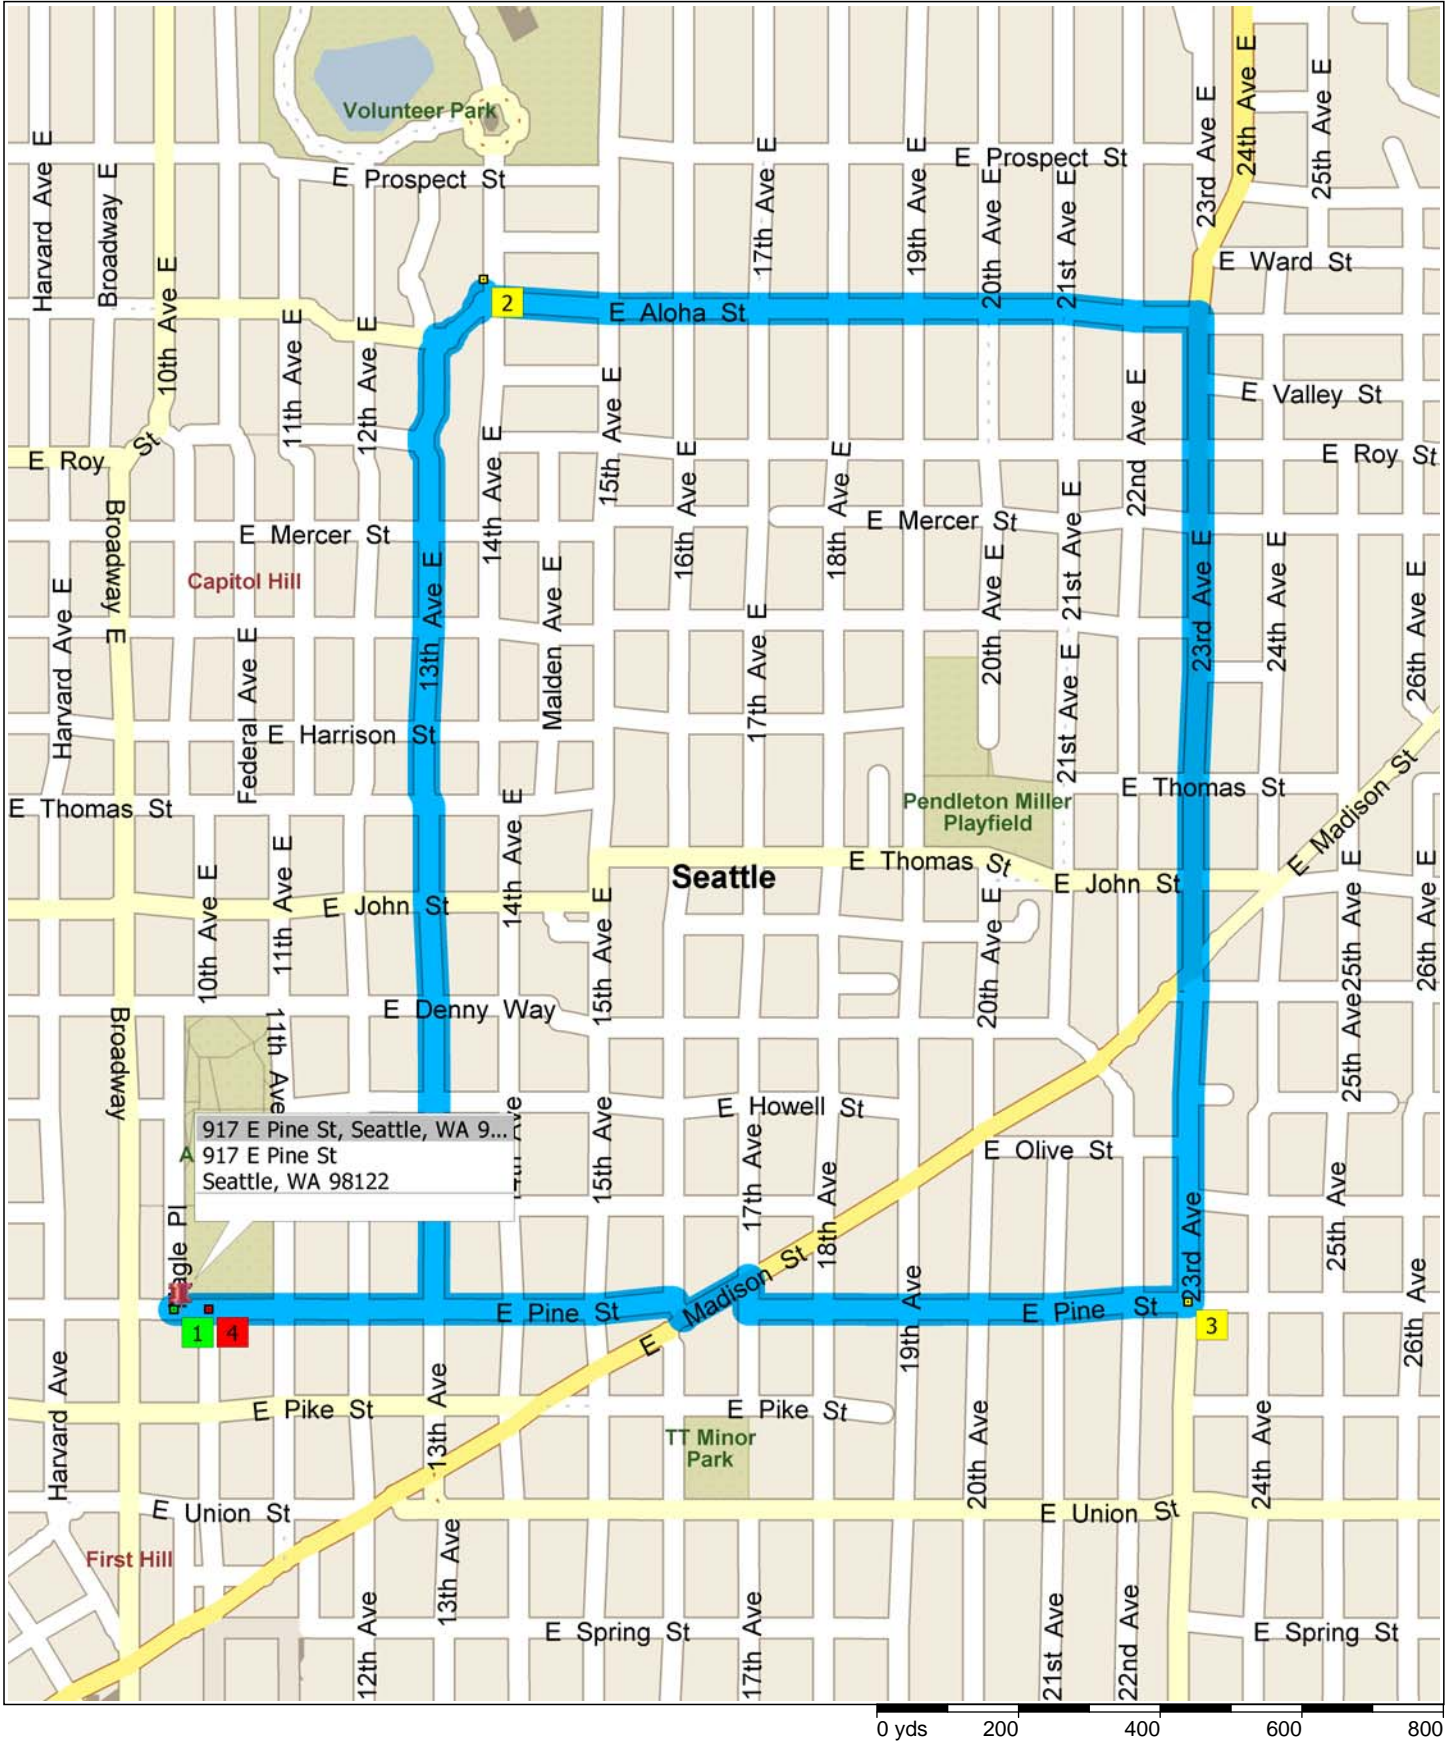

ice cream run - 3 mi

3.2 miles; 12 minutes

9:00 AM	0.0 mi	1 Depart 917 E Pine St, Seattle, WA 98122 [917 E Pine St, Seattle, WA 98122] on E Pine St (East) for 0.2 mi
9:00 AM	0.2 mi	Turn LEFT (North) onto 13th Ave (E) for 0.8 mi
9:03 AM	1.0 mi	Turn RIGHT (East) onto E Aloha St for 87 yds
9:04 AM	1.0 mi	2 At Shafer-Baillie Mansion [907 14th Ave E, Seattle WA 98112, United States, Tel: +1 (206) 322-4654], stay on E Aloha St (East) for 0.6 mi
9:05 AM	1.6 mi	Turn RIGHT (South) onto 23rd Ave (E) for 0.8 mi
9:08 AM	2.4 mi	3 At 1611 23rd Ave, Seattle, WA 98122, turn RIGHT (West) onto E Pine St for 0.3 mi
9:09 AM	2.8 mi	Turn RIGHT (North) onto 17th Ave, then immediately turn LEFT (West) onto E Madison St for 142 yds
9:10 AM	2.8 mi	Turn RIGHT (North-West) onto 16th Ave, then immediately bear LEFT (West) onto E Pine St for 0.4 mi
9:12 AM	3.2 mi	4 Arrive 1574 10th Ave, Seattle, WA 98122