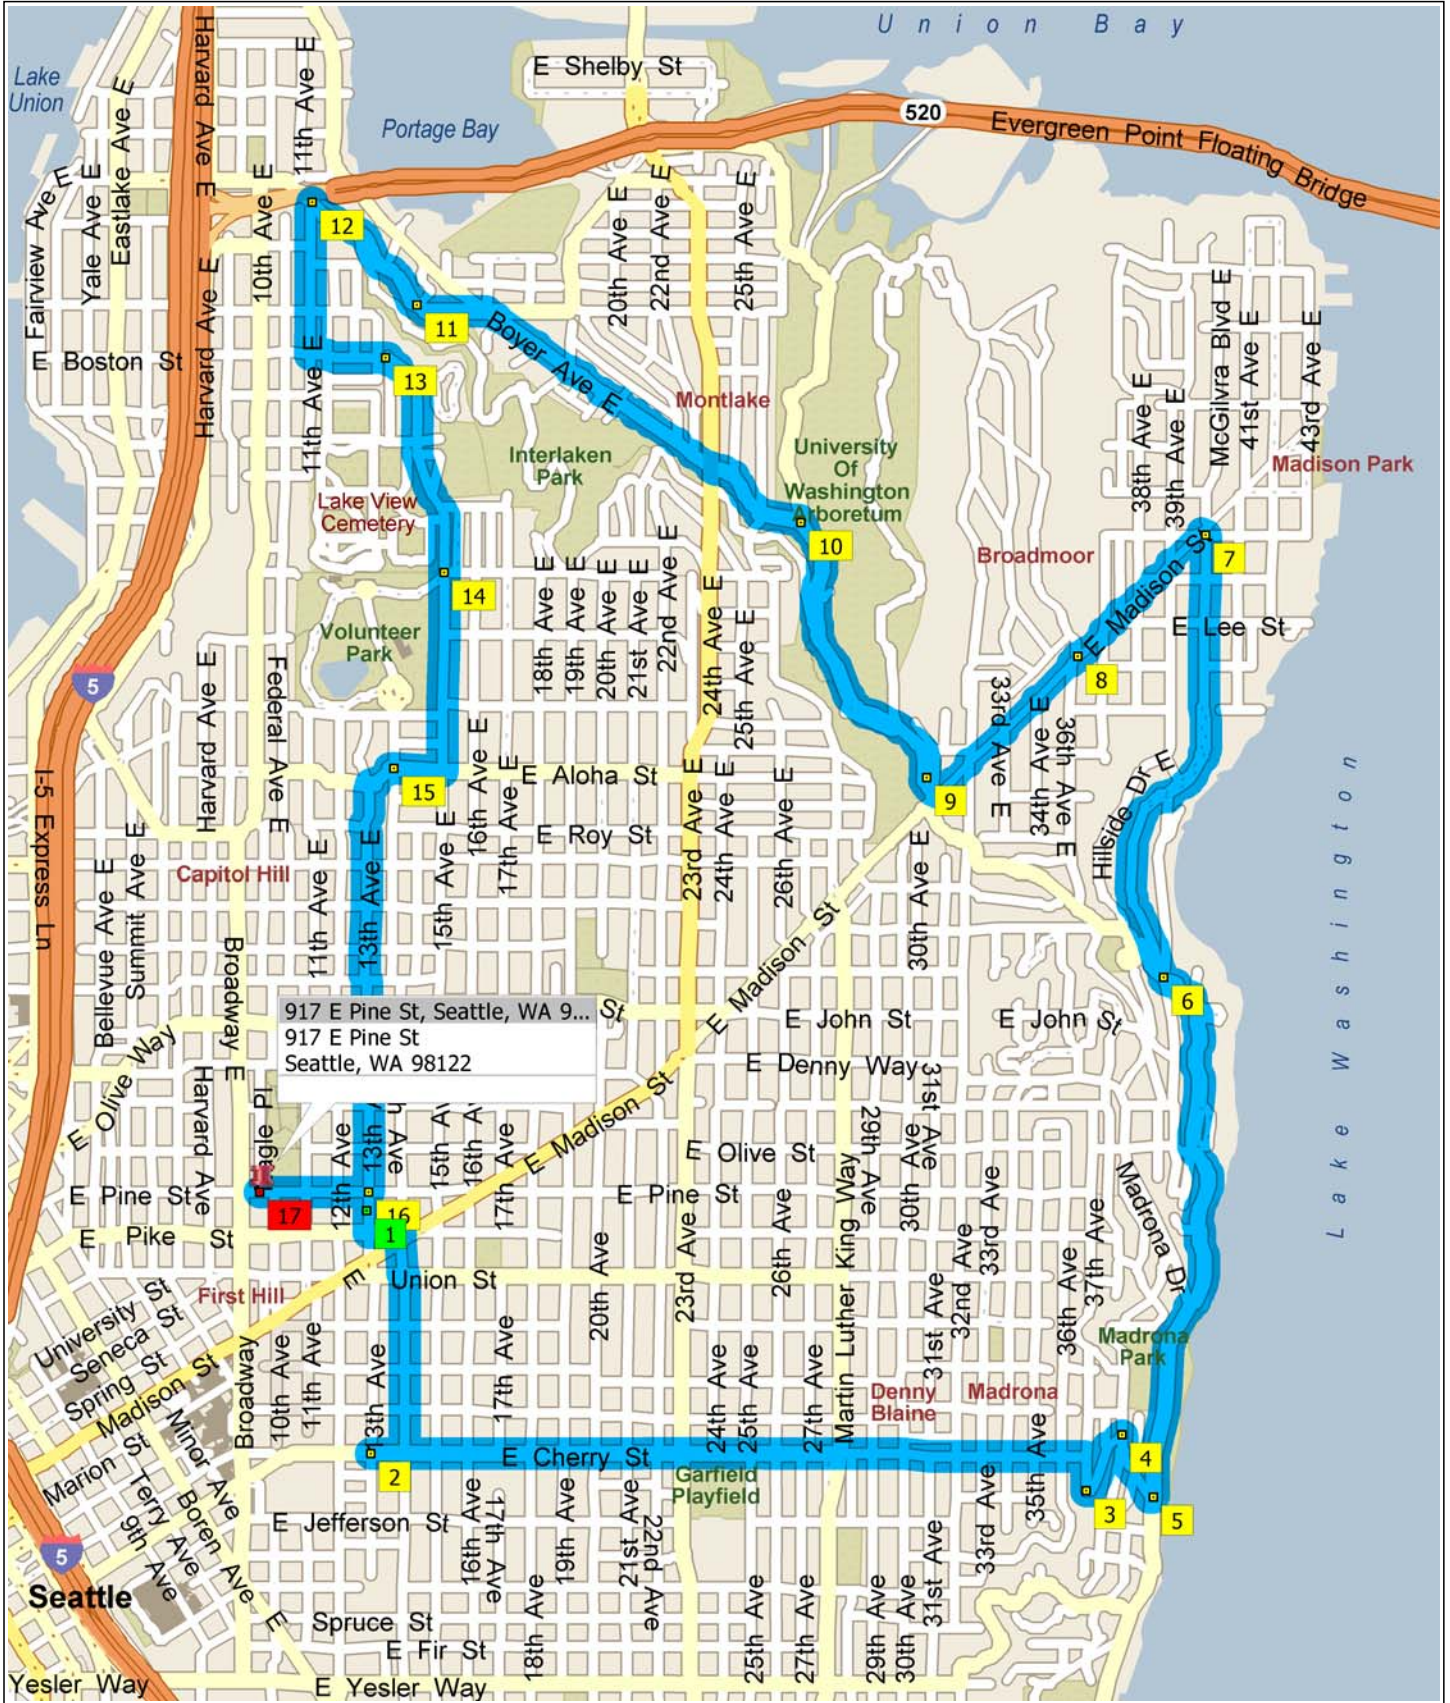

ice cream run - 9 mi

9.1 miles; 30 minutes

9:00 AM 0.0 mi **1** Depart 1549 13th Ave, Seattle, WA 98122 on 13th Ave (South) for 76 yds

9:00 AM 0.1 mi Turn LEFT (East) onto E Pike St, then immediately turn RIGHT (South) onto 14th Ave for 0.5 mi

9:02 AM 0.5 mi Turn RIGHT (West) onto E Cherry St for 109 yds

9:02 AM 0.6 mi **2** At 707 13th Ave, Seattle, WA 98122, return East on E Cherry St for 1.4 mi

9:06 AM 2.0 mi Turn RIGHT (South) onto 37th Ave for 109 yds

9:06 AM 2.0 mi **3** At 604 37th Ave, Seattle, WA 98122, bear LEFT (South) onto Randolph Pl for 174 yds

9:07 AM 2.1 mi Bear RIGHT (North-East) onto Norwood Pl for 65 yds

9:07 AM 2.2 mi **4** At 756 38th Ave, Seattle, WA 98122, turn RIGHT (South) onto 38th Ave, then immediately bear LEFT (South) onto Fullerton Ave for 0.1 mi

9:13 AM 4.3 mi **7** At 4005 E Madison St, Seattle, WA 98112, bear LEFT (North-West) onto E Garfield St, then immediately turn LEFT (South-West) onto E Madison St for 0.3 mi

9:15 AM 4.6 mi **8** At 1224 Broadmoor Dr E, Seattle, WA 98112, stay on E Madison St (South-West) for 0.4 mi